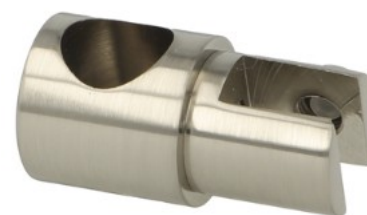

PRODUCT SHEET

Description:

Bar To Glass Bracket, F/ø19mm Tube, SS-Look, 8-10mm Glass, W/Closed Bar Hole

Item number:

15.26.102-7

Units	Box	Carton	HS Code	Barcode
Pcs.	1	100	8302419000	
				5704866504928

SISO A/S