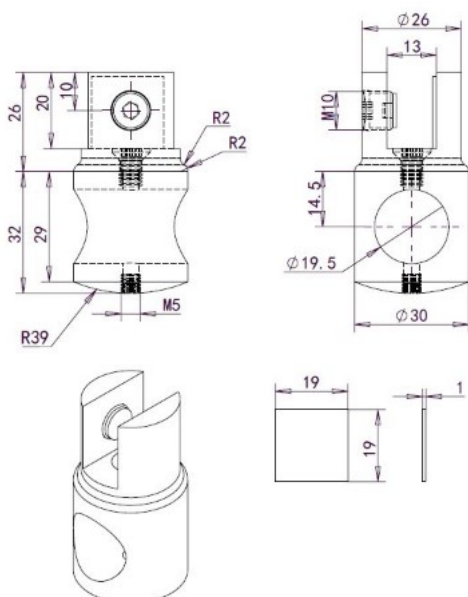

PRODUCT SHEET

Description:

Bar To Glass Bracket, F/ø19mm Tube, SS-Look, 8-10mm Glass, W/Closed Bar Hole

Item number:

15.26.102-7

Units	Box	Carton	HS Code	Barcode
Pcs.	1	100	8302419000	
				5704866504928

SISO A/S